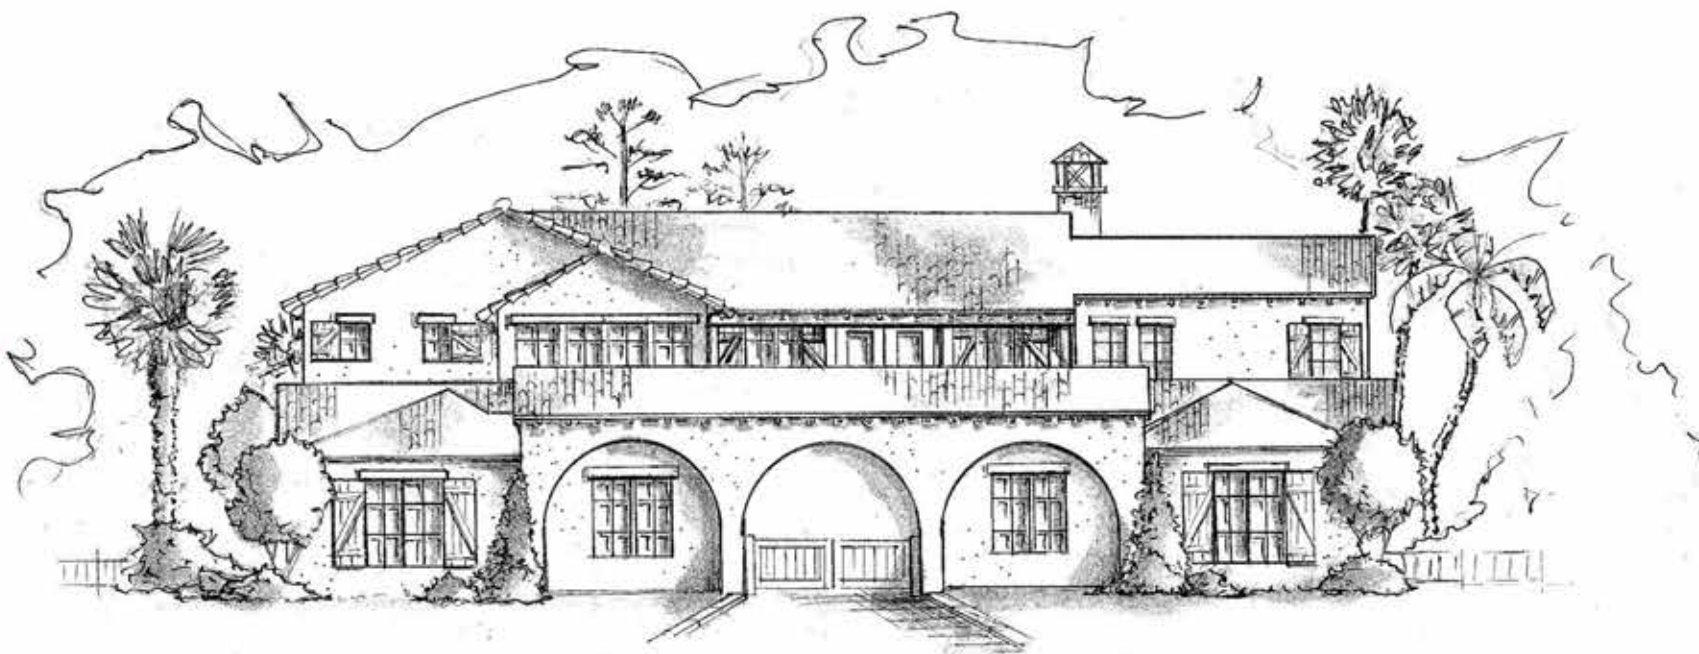

**THE VISTA**  
AT TWENTY MILE

**Plan Four**

FIRST FLOOR: 3976
SECOND FLOOR: 1454
TOTAL CONDITIONED: 5430
TOTAL UNDER ROOF: 7129
AUTO COURTYARD: 1180

THE VISTA  
AT TWENTY MILE

# Plan Four – Andalusian

The Pineapple  
Corporation

Plan Four – Spanish Colonial

THE VISTA  
AT TWENTY MILE

The Pineapple  
Corporation

Plan Four – Spanish Eclectic

THE VISTA  
AT TWENTY MILE

The Pineapple  
Corporation