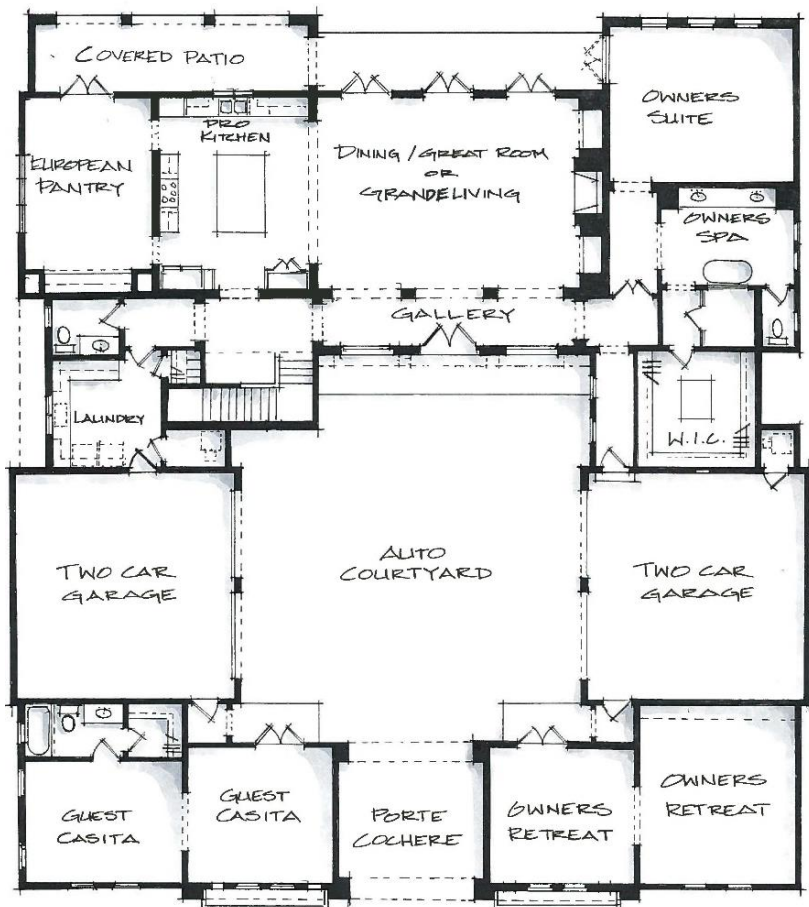

**THE VISTA**  
AT TWENTY MILE

**Plan Four**

FIRST FLOOR: 3976
SECOND FLOOR: 1454
TOTAL CONDITIONED: 5430
TOTAL UNDER ROOF: 7129
AUTO COURTYARD: 1180

THE VISTA  
AT TWENTY MILE

# Plan Four – Andalusian

The Pineapple  
Corporation

Plan Four – Spanish Colonial

THE VISTA  
AT TWENTY MILE

The Pineapple  
Corporation

Plan Four – Spanish Eclectic

THE VISTA  
AT TWENTY MILE

The Pineapple  
Corporation