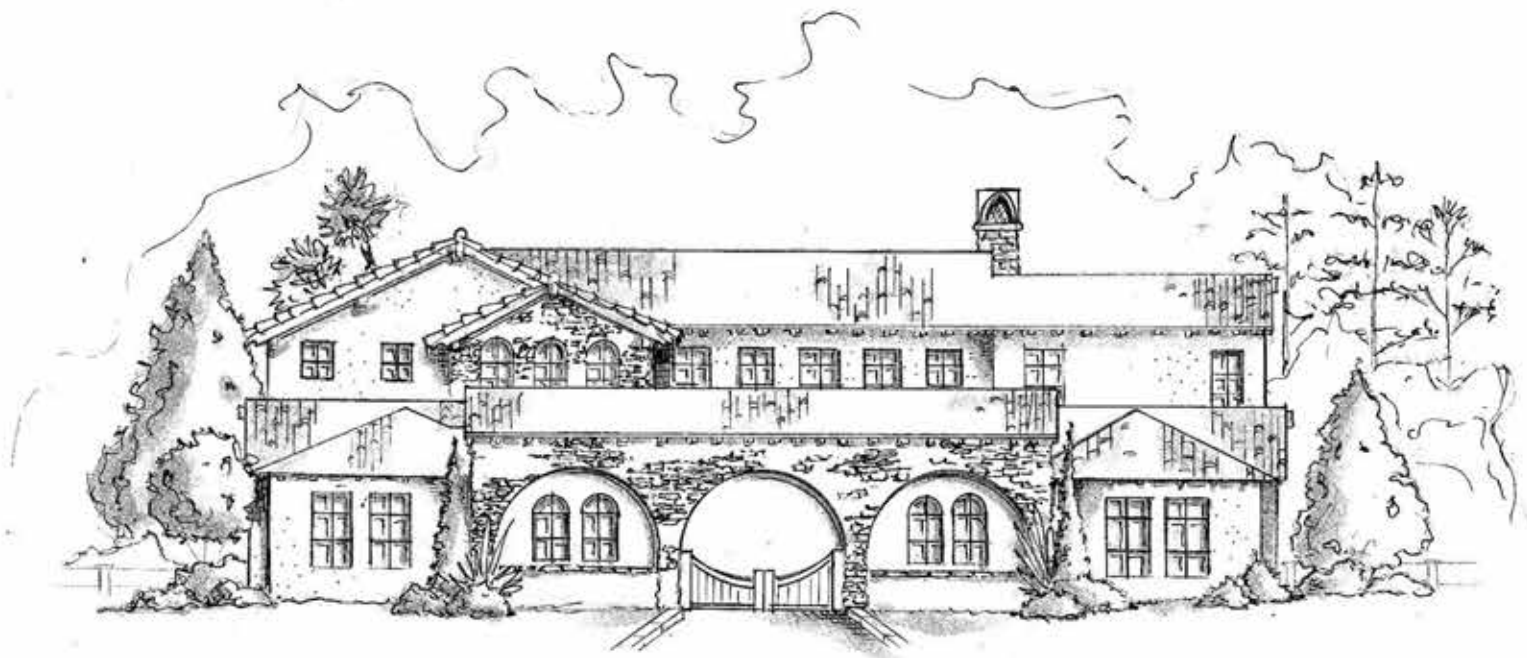

**THE VISTA**  
AT TWENTY MILE

**Plan Four**

FIRST FLOOR: 3976
SECOND FLOOR: 1454
TOTAL CONDITIONED: 5430
TOTAL UNDER ROOF: 7129
AUTO COURTYARD: 1180

THE VISTA  
AT TWENTY MILE

# Plan Four – Andalusian

The Pineapple  
Corporation

Plan Four – Spanish Colonial

THE VISTA  
AT TWENTY MILE

The Pineapple  
Corporation

Plan Four – Spanish Eclectic

THE VISTA  
AT TWENTY MILE

The Pineapple  
Corporation